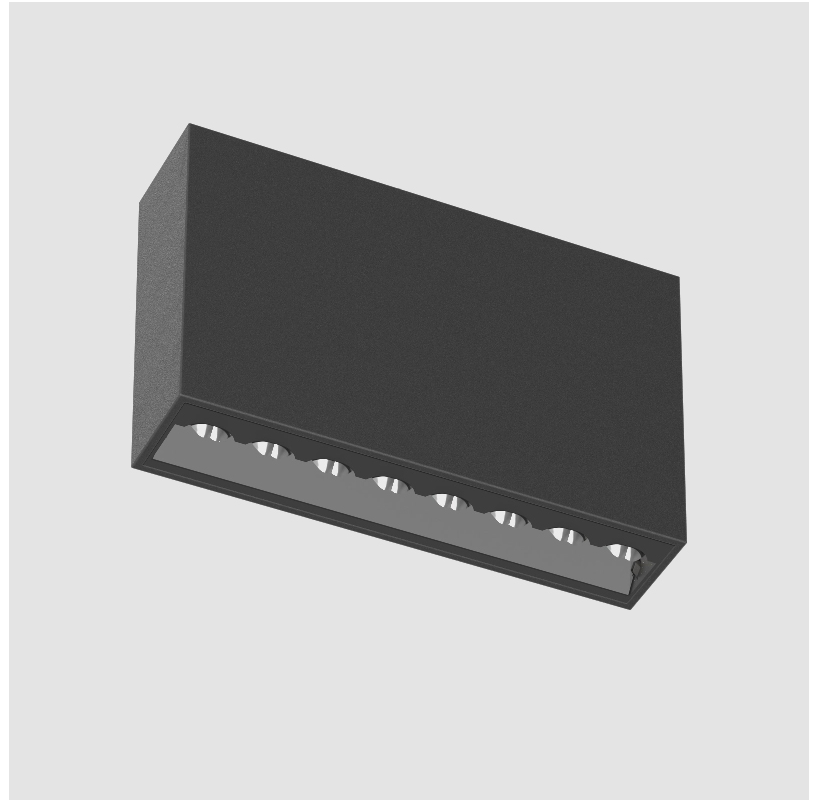

MAGIQ HOLLOW WALLWASH SURFACE

A3D187-

base number Color Finish Finishes
 Temperature Options (Diamond)

- To build a product code in our configurator select the specify button on the base model # product page
- To build a manual product code on this datasheet choose from the options listed below in blue font and add the suffix to the base model #

GENERAL

Series: Magiq Hollow Wallwash
 Subseries: Magiq Hollow Wallwash
 Brand: Prolicht
 Division: Architectural
 Mounting Type: Surface
 Mounting Location: Ceiling
 Subcategory: Wallwash

PHYSICAL

Shape: Rectangle
 Length (mm): 174
 Length (in): 6 ⁷/₈
 Width (mm): 42
 Width (in): 1 ⁵/₈
 Height (mm): 109
 Height (in): 4 ⁵/₁₆
 Light Distribution: Direct
 Fixture Finish: SSR / BKV / CWI / CRY / HAB / UFT / ITA / RUA / FTG / MYG / LOD / PUS / FRO / FUP / KIA / POP / BLS / SPG / MEY / GOH / GUM / CHC / COM / ABZ / JAG / OBR / MOS / ROR
 Holder Finish: WHI / BLK
 Fixture Material: Aluminum Die Cast

OPTICAL

Adjustability: Fixed

RATINGS AND CERTIFICATIONS

Certified By: Certified for North American Standards
 IP rating: IP20

MAGIQ HOLLOW WALLWASH SURFACE

A3D187-

PROJECT _____

TYPE _____

GENERAL

Series: Magiq Hollow Wallwash
 Subseries: Magiq Hollow Wallwash
 Brand: Prolicht
 Division: Architectural
 Mounting Type: Surface
 Mounting Location: Ceiling
 Subcategory: Wallwash

PHYSICAL

Shape: Rectangle
 Length (mm): 174
 Length (in): 6 7/8
 Width (mm): 42
 Width (in): 1 5/8
 Height (mm): 109
 Height (in): 4 5/16
 Light Distribution: Direct
 Fixture Finish: SSR / BKV / CWI / CRY / HAB / UFT / ITA / RUA / FTG / MYG / LOD / PUS / FRO / FUP / KIA / POP / BLS / SPG / MEY / GOH / GUM / CHC / COM / ABZ / JAG / OBR / MOS / ROR
 Holder Finish: WHI / BLK
 Accent Finish: SSR / BKV / CWI / CRY / HAB / LAG / UFT / ITA / RUA / RUR / MIC / FTG / MYG / TWT / LOD / PUS / FRO / FUP / KIA / POP / BLS / SPG / MEY / GOH / GUM / CHC / COM / ABZ / JAG
 Fixture Material: Aluminum Die Cast